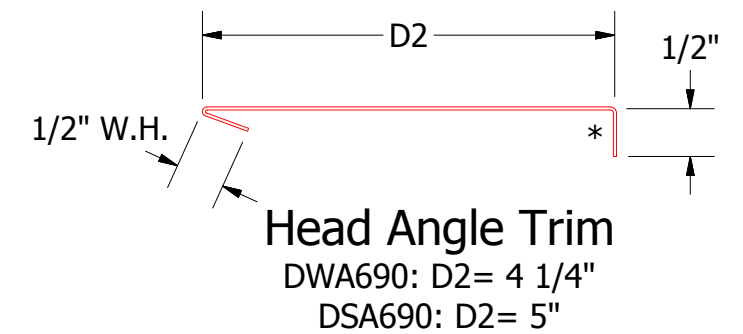

Vertical Panel

ATAS INTERNATIONAL, INC
 Allentown PA
 610-395-8445
 Mesa AZ
 480-558-7210

TITLE		Design Wall Head Detail	
DWG. NO.	DR	DATE	6/24/2016
	DMR		
	APP	DAS	DATE 7/26/16
MATERIAL	SH. SIZE	B	SCALE X:X