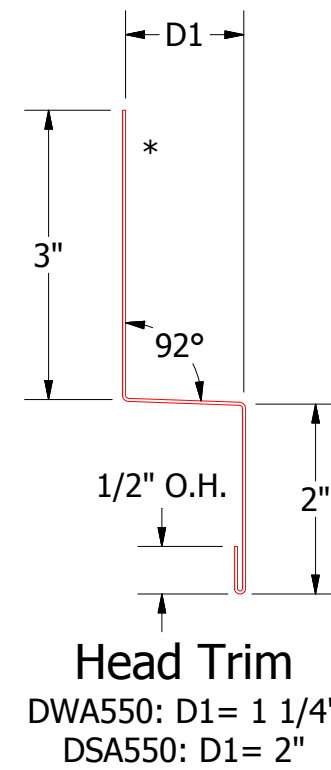

Vertical Panel

ATAS INTERNATIONAL, INC
 Allentown PA
 610-395-8445
 Mesa AZ
 480-558-7210

TITLE		Design Wall Head Detail	
DWG. NO.	DR	DATE	6/24/2016
	DMR		
	APP	DAS	DATE 7/26/16
MATERIAL	SH. SIZE	B	SCALE X:X