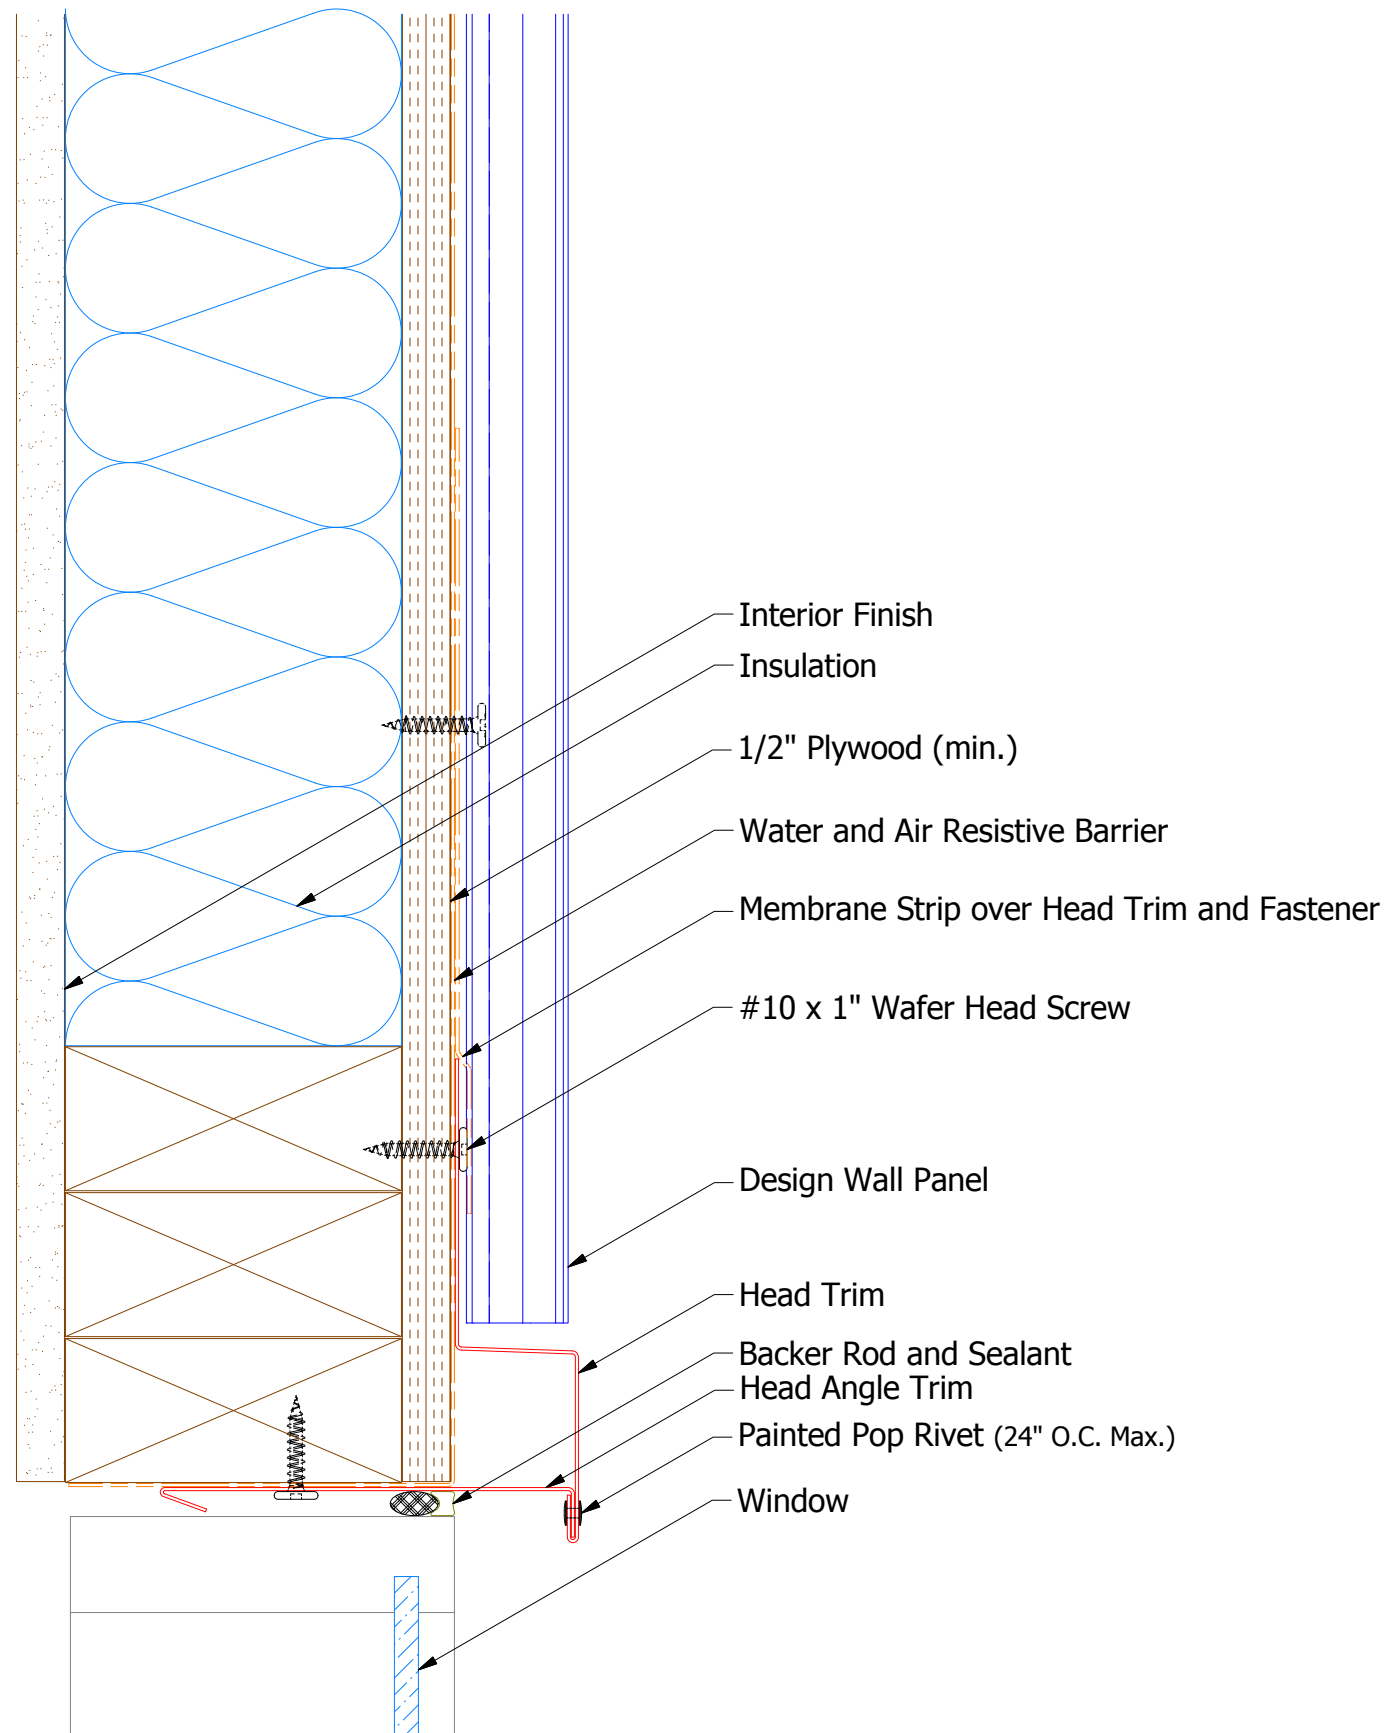

Vertical Panel

ATAS INTERNATIONAL, INC
 Allentown PA
 610-395-8445
 Mesa AZ
 480-558-7210

TITLE		Design Wall Head Detail	
DWG. NO.	DR	DATE	6/24/2016
	DMR		
	APP	DAS	DATE 7/26/16
MATERIAL	SH. SIZE	B	SCALE X:X