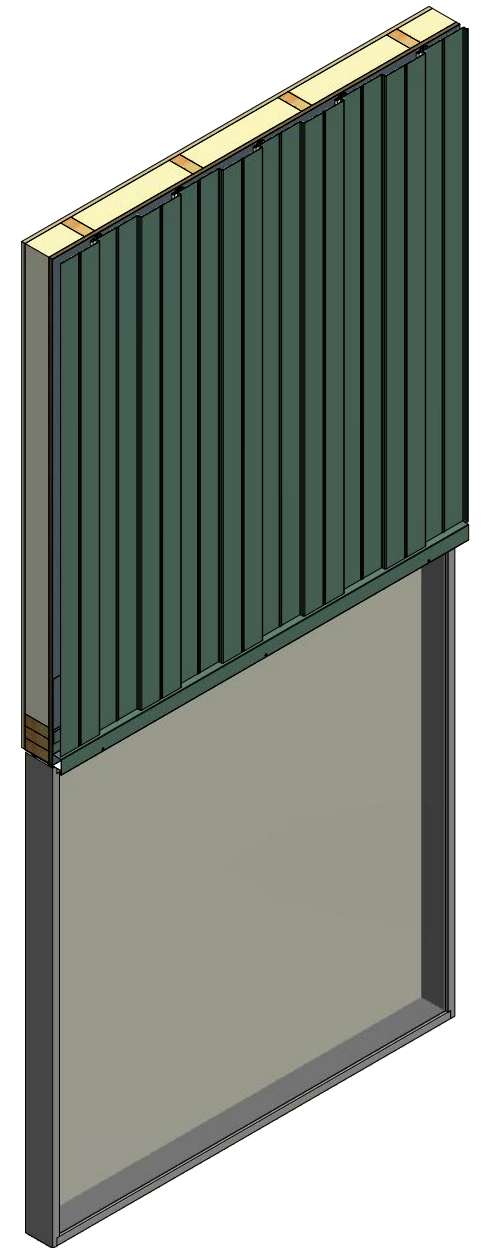

Vertical Panel

ATAS INTERNATIONAL, INC
 Allentown PA
 610-395-8445
 Mesa AZ
 480-558-7210

TITLE		Design Wall Head Detail	
DWG. NO.	DR	DATE	6/24/2016
	DMR		
	APP	DAS	DATE 7/26/16
MATERIAL	SH. SIZE	B	SCALE X:X